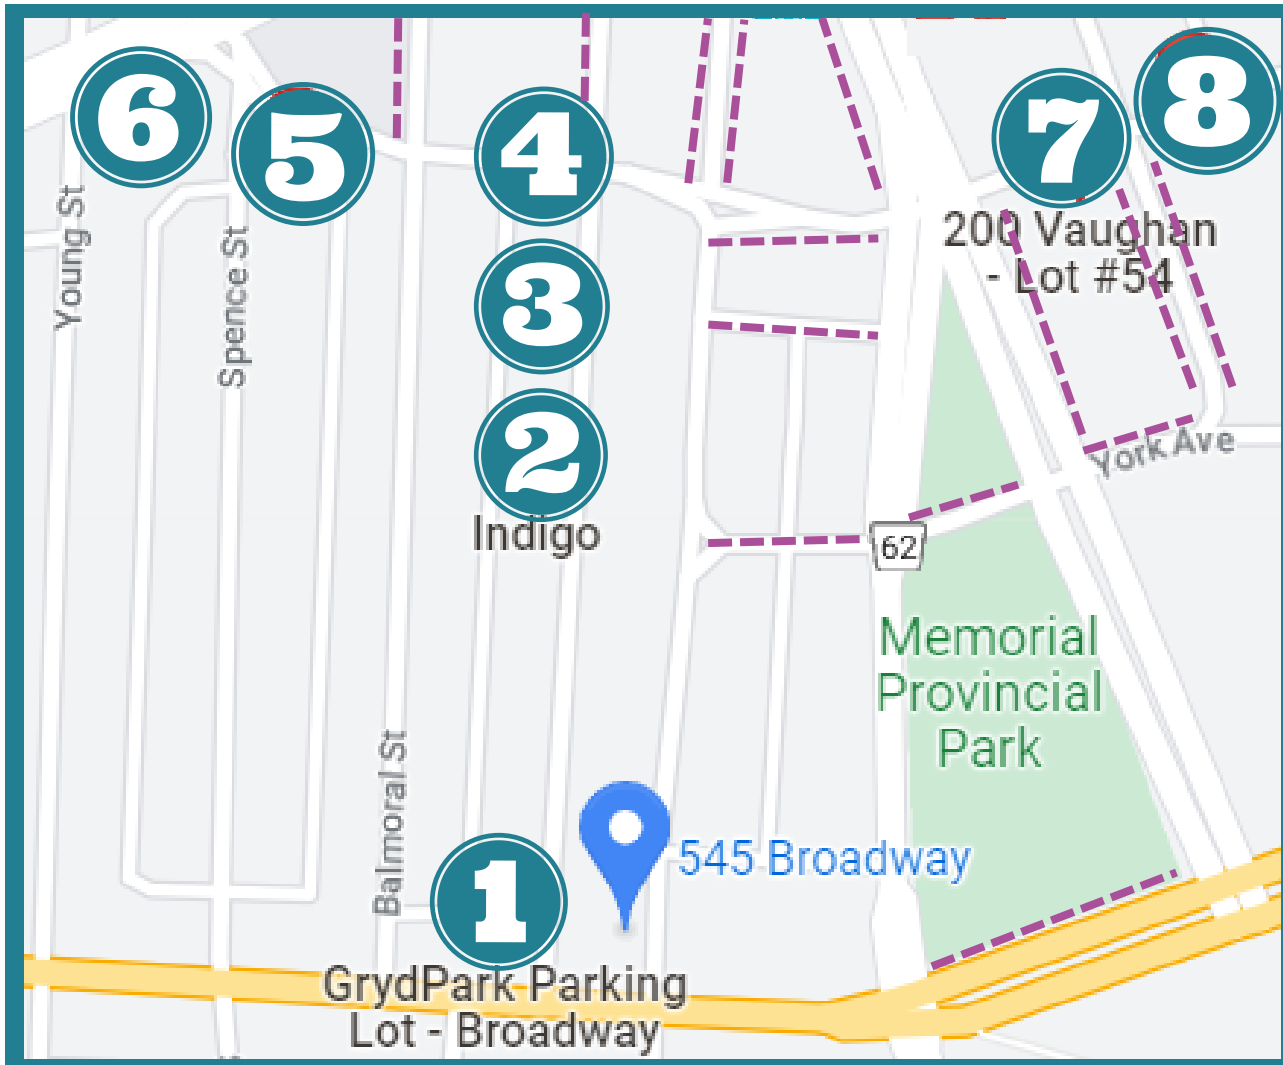

PARKING GUIDE (Updated March 2023)

The purple dashed line (— — —) resembles areas where there is **paid street parking**.

Limited **free street parking** is also available on streets not marked with the purple dashed line. Many of these spots have a 2 hour time limit during the day time.

1. **565 Broadway** (GrydPark Lot)
56 meters away (1 min)
2. **242 Good Street** (Indigo Lot)
270 meters away (3 min)
3. **242 Good Street**
350 meters away (4 min)
4. **530 St Mary Ave**
400 meters away (5 min)
5. **279 Spence Street**
600 meters away (8 min)
6. **546 Portage Ave** - Elim Chapel (Indigo Lot)
650 meters away (8 min)
7. **200 Vaughan** (Impark Lot)
550 meters away (8 min)
8. **444 St Mary's Ave**
600 meters away (8 min)